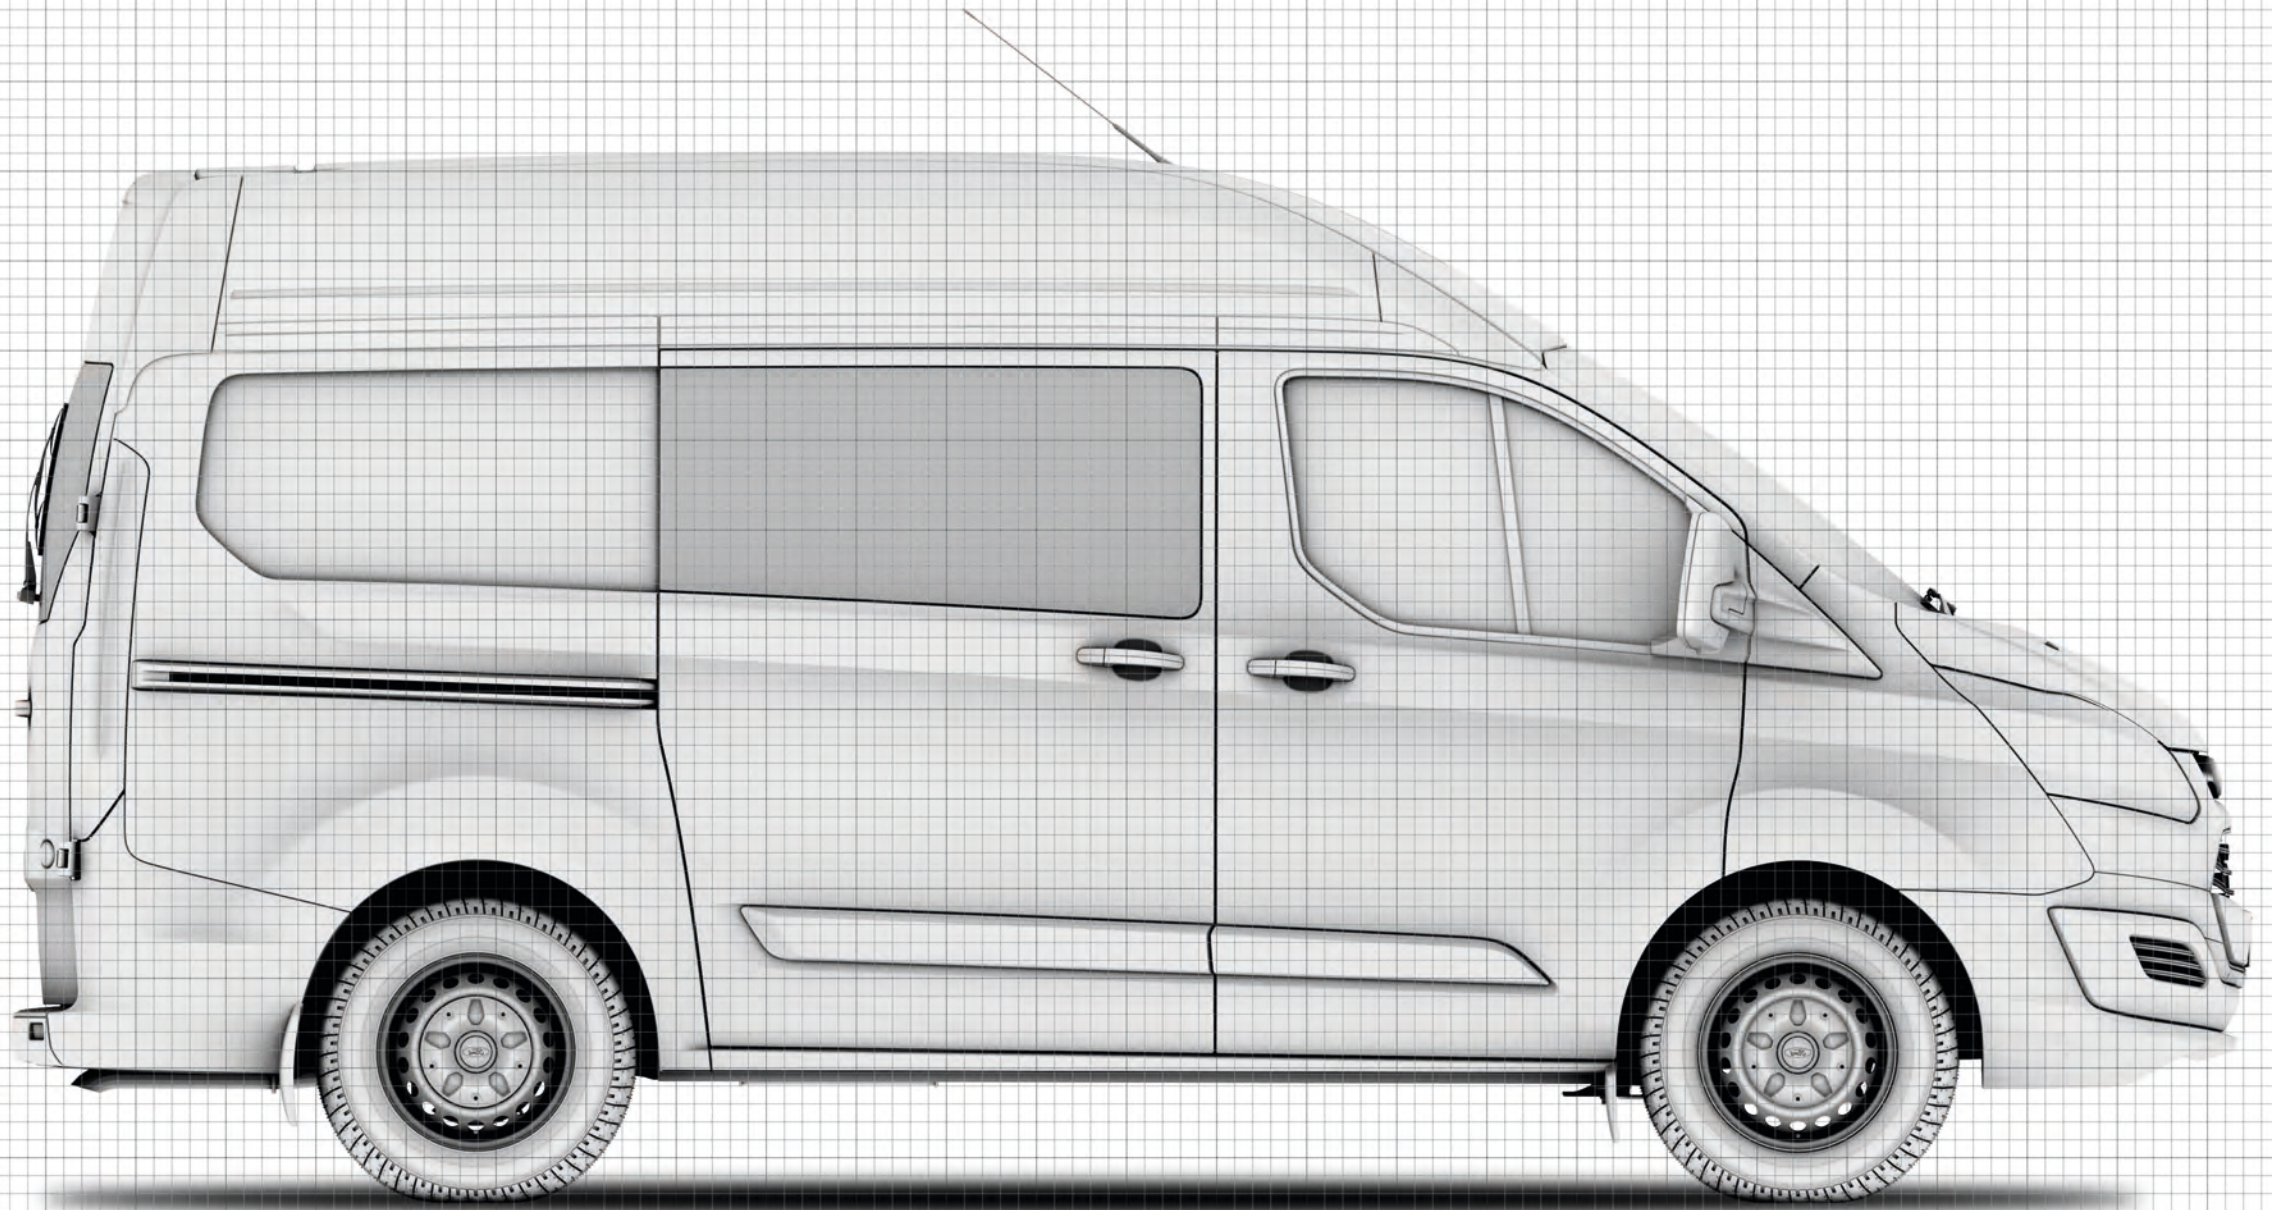

Transit Custom Kombi Van High Roof SWB

Transit Custom Kombi Van High Roof SWB

 = 200mm

Transit Custom Kombi Van High Roof SWB

 = 200mm

Transit Custom Kombi Van High Roof SWB

 = 200mm

Transit Custom Kombi Van High Roof SWB

 = 200mm

Transit Custom Kombi Van High Roof SWB