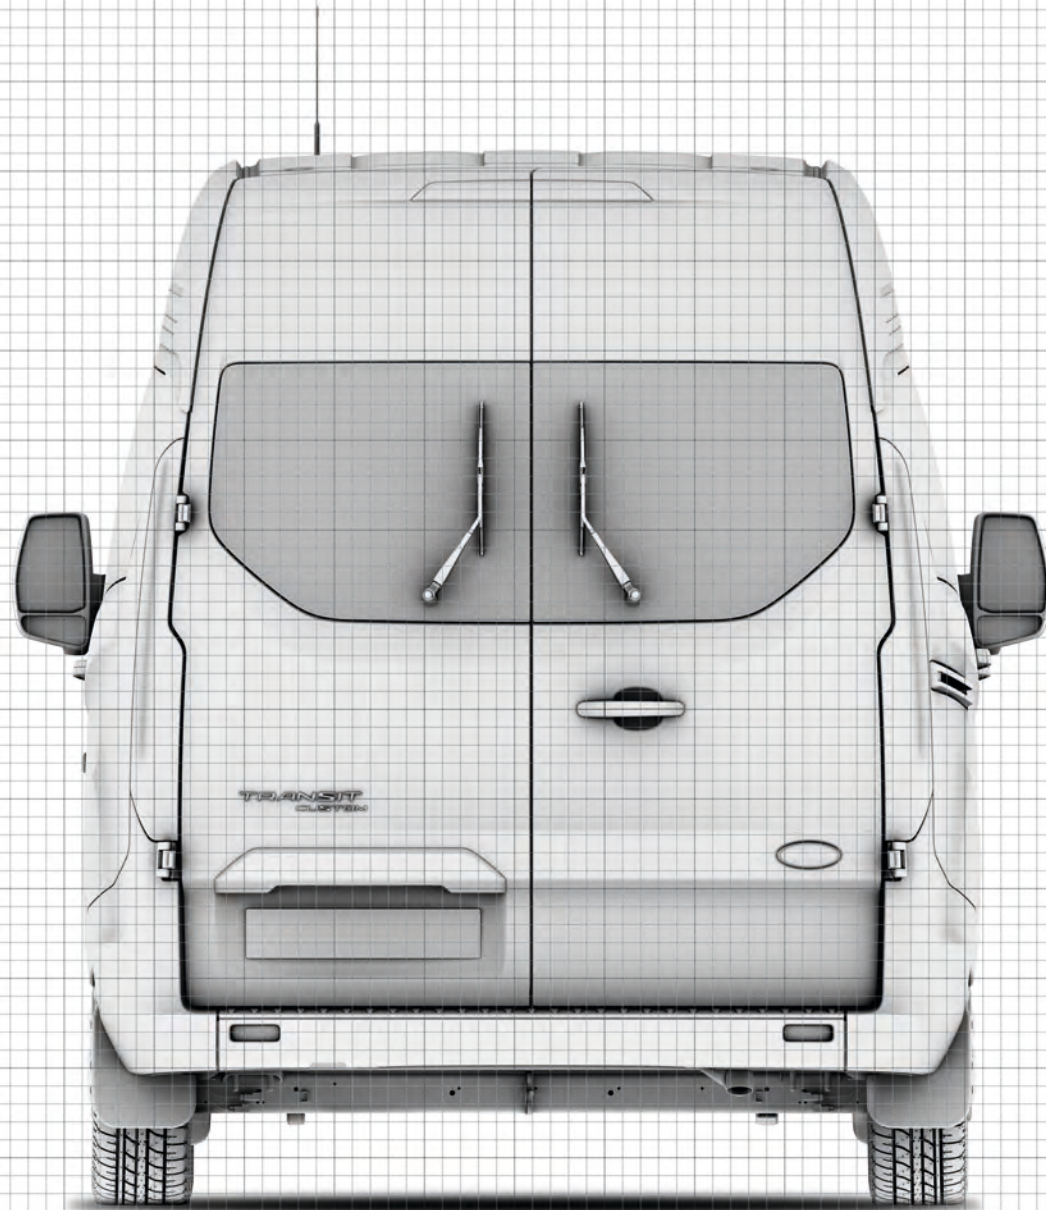

Transit Custom Kombi Van High Roof SWB

Transit Custom Kombi Van High Roof SWB

 = 200mm

Transit Custom Kombi Van High Roof SWB

 = 200mm

Transit Custom Kombi Van High Roof SWB

 = 200mm

Transit Custom Kombi Van High Roof SWB

 = 200mm

Transit Custom Kombi Van High Roof SWB