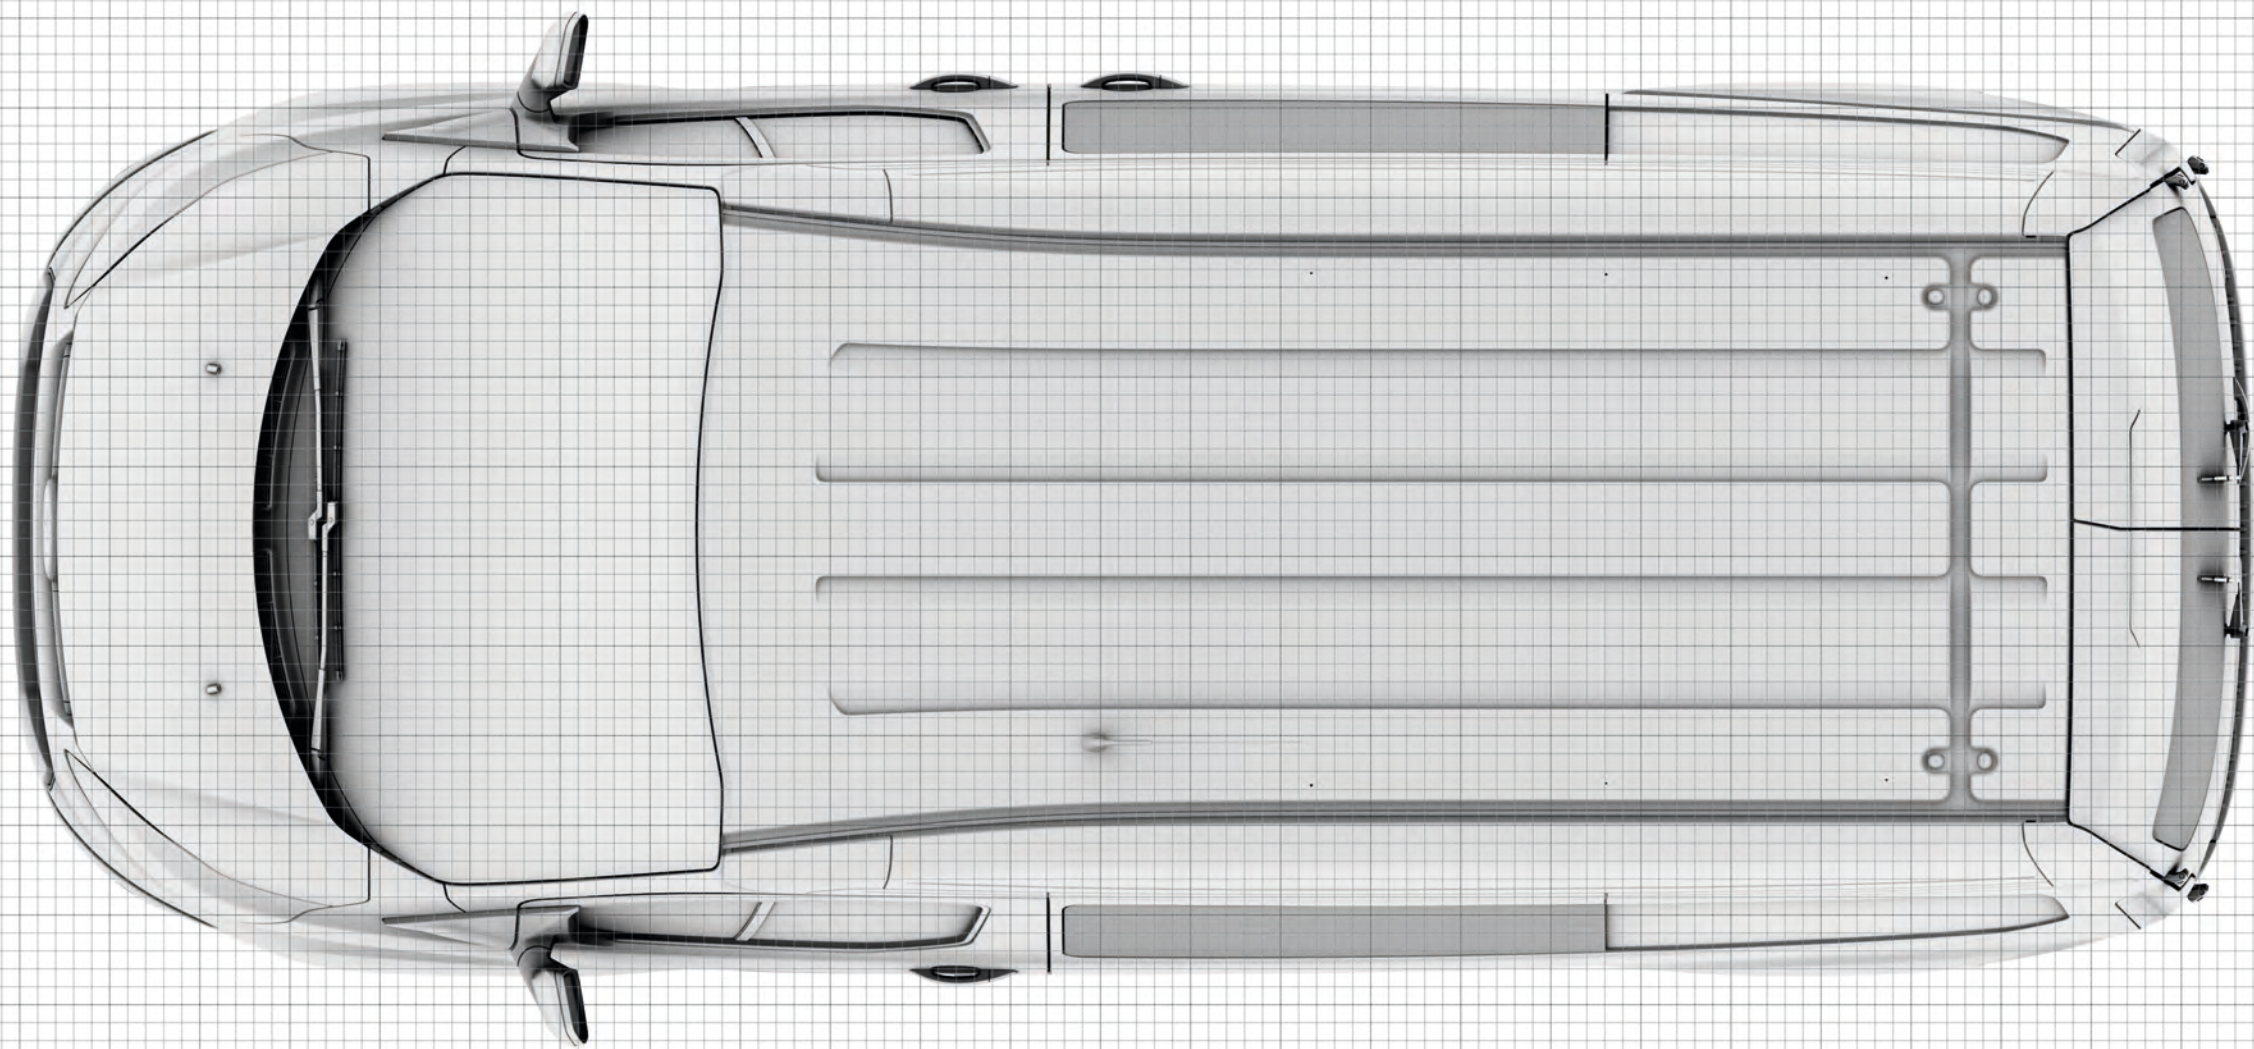

Transit Custom Kombi Van High Roof SWB

Transit Custom Kombi Van High Roof SWB

 = 200mm

Transit Custom Kombi Van High Roof SWB

 = 200mm

Transit Custom Kombi Van High Roof SWB

 = 200mm

Transit Custom Kombi Van High Roof SWB

 = 200mm

Transit Custom Kombi Van High Roof SWB